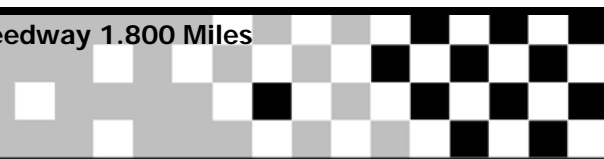

Redline Time Attack Nashville

Time Attack

Nashville Super Speedway 1.800 Miles

Modified Class Results

Pos	No.	Name	Class	Overall Best Time	Sponsor	Model/Engine	Make	In Session
M-AWD								
1	311	Ryan Gates	M-AWD	1:04.460	Gates311.com/AMS Performance	EVO X	Mitsubishi	Modified Class Time Attack 1
2	27	James Elterman	M-AWD	1:07.230	Takata/P&L Motorsports	STI	Subaru	Modified Class Time Attack 2
3	99	Sharif Abdelbaset	M-AWD	1:07.516	Forged Performance	R-35 GT-R	Nissan	Modified Class Time Attack 1
4	235	Trent Choi	M-AWD	1:09.301	Strictly Modified	Evo	Mitsubishi	Modified Class Time Attack 2
5	86	Ron Adams	M-AWD	1:10.007	DSG/VisualAssault/Tomei	RASpec Impreza	Subaru	Modified Class Time Attack 1
6	215	gerardo uribe	M-AWD	1:27.364	Don Beto/AutoAccesories	civic	honda	Modified Class Time Attack 2
M-FWD								
1	69	Ross Miller	M-FWD	1:08.540	Ptuning/Lustine	tC	Scion	Modified Class Time Attack 2
2	227	Benjy Jay	M-FWD	1:10.117	ProFunction/Scene IT!	Civic	Honda	Modified Class Time Attack 2
3	233	topy kham	M-FWD	1:12.609	Trackmasters	Civic HB	Honda	Modified Class Time Attack 1
M-RWD								
1	232	Thomas Hiromoto	M-RWD	1:12.303	Fuji Racing	Miata	Mazda	Modified Class Time Attack 2
2	212	George Loveday	M-RWD	1:13.247		Viper	Dodge	Modified Class Time Attack 1